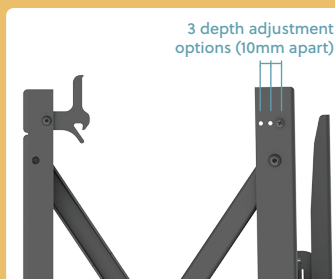

### SPECIFICATION

Part Code	ASMW2
Dimensions (h x w x d)	600 x 552 x 75-352 mm
Weight	15.8kg
Screen Size (Min - Max)	50 - 75"
VESA Fixing (Min/Max)	200x200 / 400x400
Weight Capacity	60kg
Colour Options	■ □

### KEY FEATURES

- Spacious opening depth of 350mm.
- Quick-release latch mechanism provides easy access. Dedicated slots allow cords to be safely hidden.
- Lockable to secure devices when closed.
- Removable AV tray for easy maintenance and pre-population of devices for rapid set up and swap-outs.
- 3 depth adjustment settings allow you to cater for larger AV devices when closed (115mm / 125mm / 135mm).
- 310w x 488h AV tray offers ample space for a wide range of AV devices.
- Patented finger tip tilt control makes viewing angle adjustment easy. Offers variable tilt from 0° to 11°.
- Alternative screen arms are available.
- Built-in screen levelling.
- Accommodates a wide range of VESA patterns and screen sizes.
- Compatible with our sound/video bar and video conference camera mounts.

Removable AV tray offers easy maintenance and pre-population.

Twin column floor-to-ceiling and floor-to-wall versions available.

Adjustable closed depth allows you to cater for larger devices.

Easy-to-use pull cord and manual latch for lockable quick release.