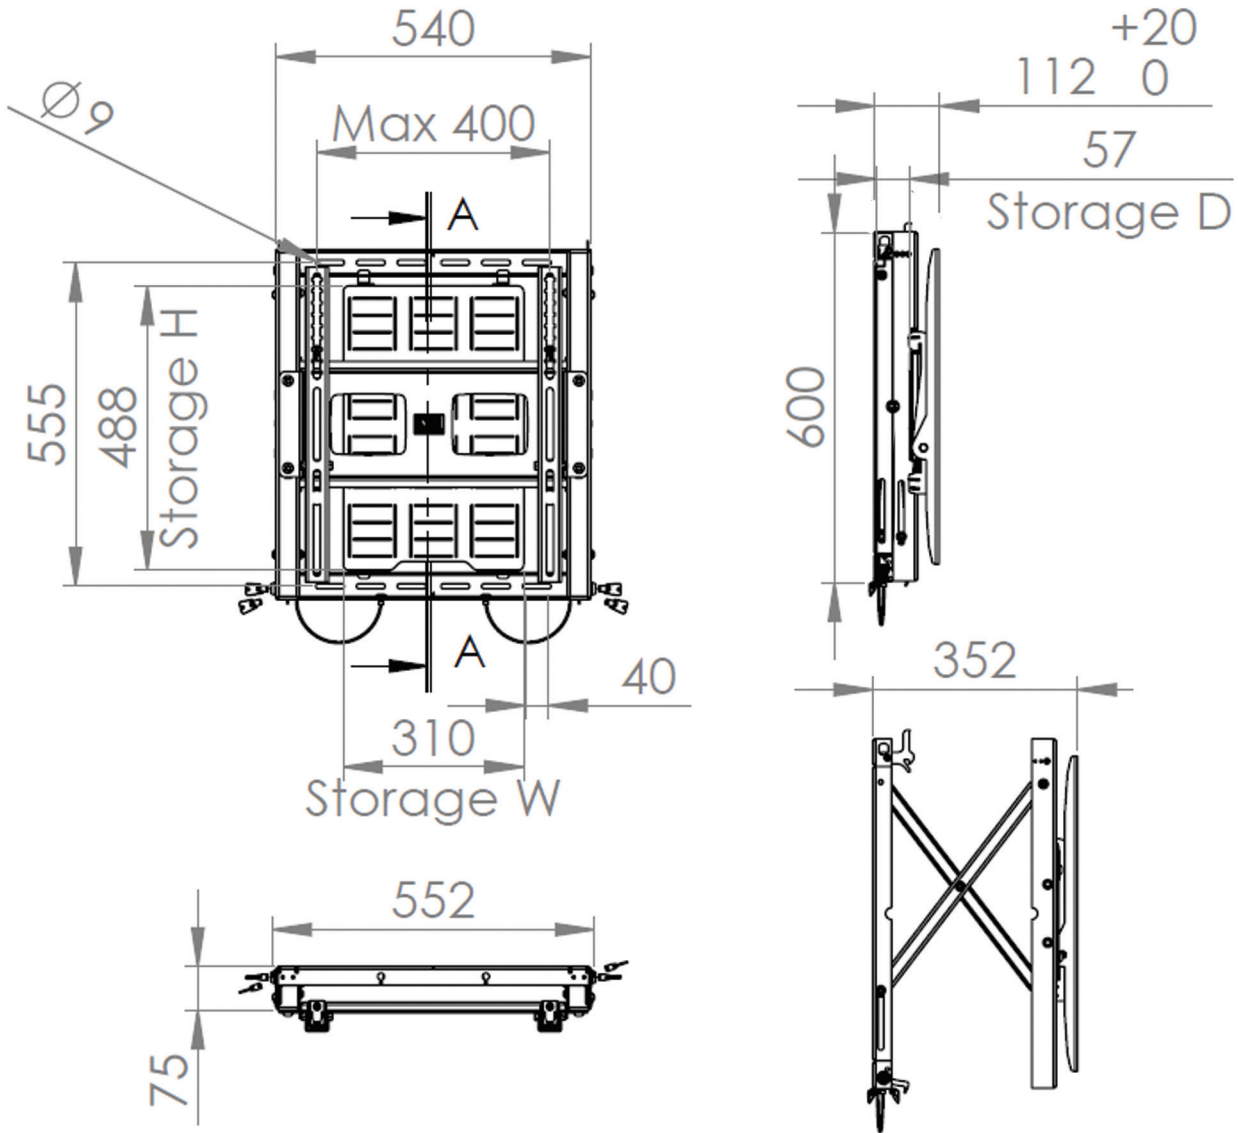

### SPECIFICATION

Part Code	ASMW2
Dimensions (h x w x d)	600 x 552 x 75-352 mm
Weight	15.8kg
Screen Size (Min - Max)	50 - 75"
VESA Fixing (Min/Max)	200x200 / 400x400
Weight Capacity	60kg
Colour Options	■ □

### KEY FEATURES

- Spacious opening depth of 350mm.
- Quick-release latch mechanism provides easy access. Dedicated slots allow cords to be safely hidden.
- Lockable to secure devices when closed.
- Removable AV tray for easy maintenance and pre-population of devices for rapid set up and swap-outs.
- 3 depth adjustment settings allow you to cater for larger AV devices when closed (115mm / 125mm / 135mm).
- 310w x 488h AV tray offers ample space for a wide range of AV devices.
- Patented finger tip tilt control makes viewing angle adjustment easy. Offers variable tilt from 0° to 11°.
- Alternative screen arms are available.
- Built-in screen levelling.
- Accommodates a wide range of VESA patterns and screen sizes.
- Compatible with our sound/video bar and video conference camera mounts.

Removable AV tray offers easy maintenance and pre-population.

Twin column floor-to-ceiling and floor-to-wall versions available.

Adjustable closed depth allows you to cater for larger devices.

Easy-to-use pull cord and manual latch for lockable quick release.

### TECHNICAL DRAWING