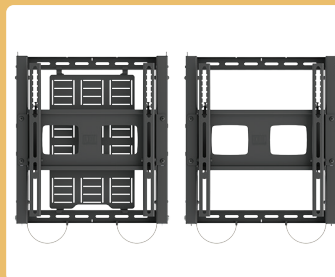

### OVERVIEW

This pull-out serviceable mount offers the ability to populate the perforated AV trays with a broad range of devices for a chosen installation, either on-site or remotely.

The quick release scissor-action movement provides a spacious opening depth of 350mm for easy behind-screen access. Twin locks are provided for additional security when closed.

### SPECIFICATION

Part Code	ASMW2
Dimensions (h x w x d)	600 x 552 x 75-352 mm
Weight	15.8kg
Screen Size (Min - Max)	50 - 75"
VESA Fixing (Min/Max)	200x200 / 400x400
Weight Capacity	60kg
Colour Options	■ □

### KEY FEATURES

- Spacious opening depth of 350mm.
- Quick-release latch mechanism provides easy access. Dedicated slots allow cords to be safely hidden.
- Lockable to secure devices when closed.
- Removable AV tray for easy maintenance and pre-population of devices for rapid set up and swap-outs.
- 3 depth adjustment settings allow you to cater for larger AV devices when closed (115mm / 125mm / 135mm).
- 310w x 488h AV tray offers ample space for a wide range of AV devices.
- Patented finger tip tilt control makes viewing angle adjustment easy. Offers variable tilt from 0° to 11°.
- Alternative screen arms are available.
- Built-in screen levelling.
- Accommodates a wide range of VESA patterns and screen sizes.
- Compatible with our sound/video bar and video conference camera mounts.

Removable AV tray offers easy maintenance and pre-population.

Twin column floor-to-ceiling and floor-to-wall versions available.

Adjustable closed depth allows you to cater for larger devices.

Easy-to-use pull cord and manual latch for lockable quick release.