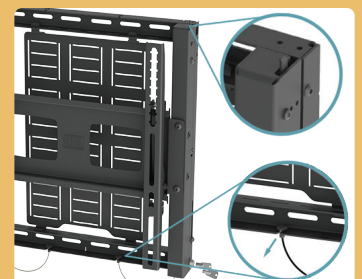

### KEY FEATURES

- Spacious opening depth of 350mm.
- Quick-release latch mechanism provides easy access. Dedicated slots allow cords to be safely hidden.
- Lockable to secure devices when closed.
- Removable AV tray for easy maintenance and pre-population of devices for rapid set up and swap-outs.
- 3 depth adjustment settings allow you to cater for larger AV devices when closed (115mm / 125mm / 135mm).
- 310w x 488h AV tray offers ample space for a wide range of AV devices.
- Patented finger tip tilt control makes viewing angle adjustment easy. Offers variable tilt from 0° to 11°.
- Alternative screen arms are available.
- Built-in screen levelling.
- Accommodates a wide range of VESA patterns and screen sizes.
- Compatible with our sound/video bar and video conference camera mounts.

Removable AV tray offers easy maintenance and pre-population.

Twin column floor-to-ceiling and floor-to-wall versions available.

Adjustable closed depth allows you to cater for larger devices.

Easy-to-use pull cord and manual latch for lockable quick release.