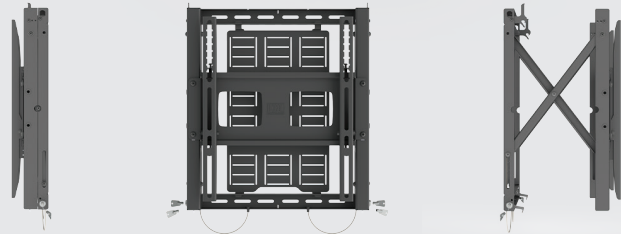

### OVERVIEW

This pull-out serviceable mount offers the ability to populate the perforated AV trays with a broad range of devices for a chosen installation, either on-site or remotely.

The quick release scissor-action movement provides a spacious opening depth of 350mm for easy behind-screen access. Twin locks are provided for additional security when closed.

### SPECIFICATION

Part Code	ASMW2
Dimensions (h x w x d)	600 x 552 x 75-352 mm
Weight	15.8kg
Screen Size (Min - Max)	50 - 75"
VESA Fixing (Min/Max)	200x200 / 400x400
Weight Capacity	60kg
Colour Options	■ □

### KEY FEATURES

- Spacious opening depth of 350mm.
- Quick-release latch mechanism provides easy access. Dedicated slots allow cords to be safely hidden.
- Lockable to secure devices when closed.
- Removable AV tray for easy maintenance and pre-population of devices for rapid set up and swap-outs.
- 3 depth adjustment settings allow you to cater for larger AV devices when closed (115mm / 125mm / 135mm).
- 310w x 488h AV tray offers ample space for a wide range of AV devices.
- Patented finger tip tilt control makes viewing angle adjustment easy. Offers variable tilt from 0° to 11°.
- Alternative screen arms are available.
- Built-in screen levelling.
- Accommodates a wide range of VESA patterns and screen sizes.
- Compatible with our sound/video bar and video conference camera mounts.

Removable AV tray offers easy maintenance and pre-population.

Twin column floor-to-ceiling and floor-to-wall versions available.

Adjustable closed depth allows you to cater for larger devices.

Easy-to-use pull cord and manual latch for lockable quick release.