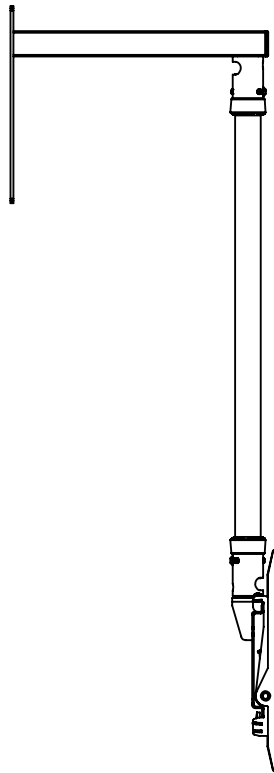

1 2 3 4 5 6

A

B

C

D

Fixings Supplied

Universal Fixing Kit

Description		Kp310wb - Kp3 - 100Cm Column - Wb2	
UNLESS OTHERWISE SPECIFIED: DIMENSIONS ARE IN MILLIMETERS		Saved Date: 07 February 2022 Created Date: 26 August 2021 Bend Tool:	DRW - REV REV - A-002
SURFACE FINISH: Powder Coated		Material:	
Created By System Administrator Unicol Engineering Green Road Oxford OX3 8EU		Gauge:	See Below - Special Notes
		Part Number & Part Revision Ass--20017646 REV - A-002	