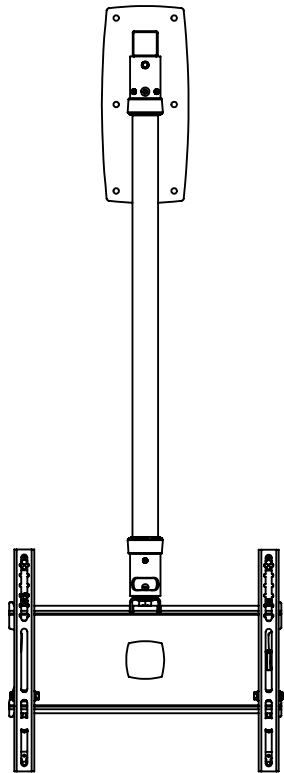

1 2 3 4 5 6

A

B

C

D

Fixings Supplied

Universal Fixing Kit

Description		Kp310wb - Kp3 - 100Cm Column - Wb2	
UNLESS OTHERWISE SPECIFIED: DIMENSIONS ARE IN MILLIMETERS		Saved Date: 07 February 2022 Created Date: 26 August 2021 Bend Tool:	DRW - REV REV - A-002
SURFACE FINISH: Powder Coated		Material:	
Created By System Administrator Unicol Engineering Green Road Oxford OX3 8EU		Gauge:	See Below - Special Notes
		Part Number & Part Revision Ass--20017646 REV - A-002	