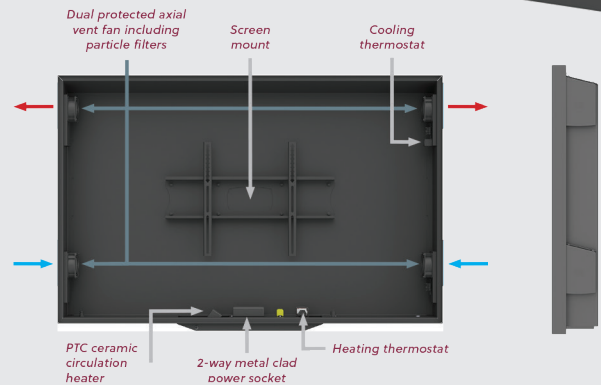

KEY FEATURES

- Tailor made for perfect screen fit every time.
- IP53 rated with vandal resistant screen.
- Corrosion free for long life in all weathers.
- Toughened or laminate glass options available.
- Thermostatic internal heating and cooling.
- User-washable particle filters for longevity.
- CE approved.